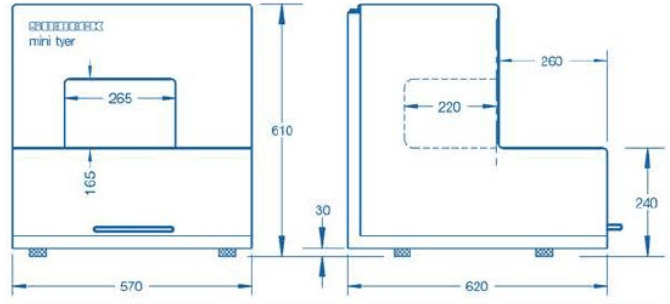

www.atpkg.com

AT PACKAGING
SALES SERVICE

FRS MINI

TABLE-TOP TYER

Specifically designed for retail use, the FRS Mini Tyer is the perfect machine for super markets, butcher shops and all retail outlets. Reduced size and smaller price do not however mean compromised performance.

SPECIFICATIONS:

- Connected load: 230 V, AC, 50/60 Hz 0,3 kW
- Sound pressure level: 70 B (A) +/- 1
- Weight: 80 kg

STANDARD FEATURES:

- PLC controller
- Low noise reliable electronic motors
- Up to 37 strings/min
- Selector switch for 1,2,3 and cross tying
- Works with polycotton or elastic cooking twines
- Fully Stainless-Steel construction